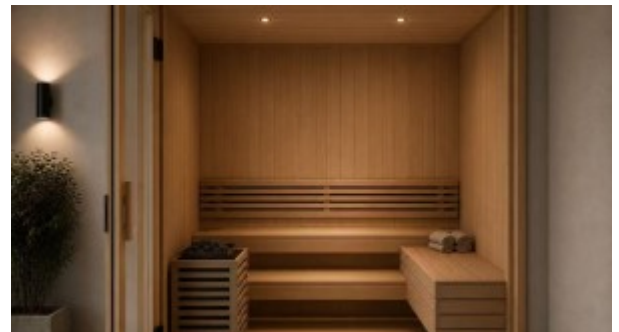

FOR SALE

Space Residence | Modern Living in the Heart of Kileleshwa

Price: USD 50.969
Location: Kileleshwa
Bedrooms: 1

Comprising 216 modern apartments, Space Residence offers a selection of Studio, 1-Bedroom, 1-Bedroom + Study, and 2-Bedroom apartments, designed for comfort, convenience, and investment value. Residents enjoy premium amenities including: Heated swimming pool? Co-working space? Restaurant? Fully equipped gym? Leisure area? Rooftop garden? Kids' play area? Sauna Available Units & Pricing: Studio Apartments From KSh 5,001,000 (Approx. USD 38,767) 1 Bedroom Apartments From KSh 6,575,000 (Approx. USD 50,969) 1 Bedroom + Study Apartments From KSh 7,989,000 (Approx. USD 61,930) 2 Bedroom Apartments From KSh 9,653,000 (Approx. USD 74,829) A perfect choice for homeowners and investors seeking a prime Kileleshwa address with lifestyle amenities and strong rental appeal.