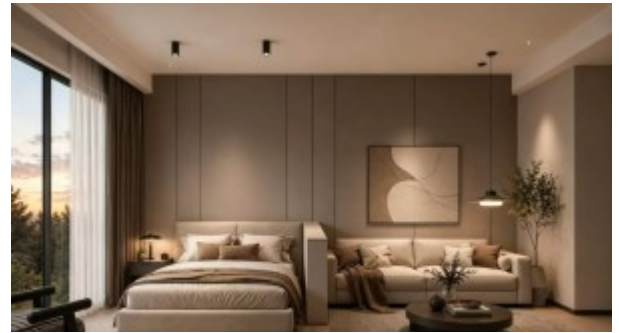

FOR SALE

Space Residence | Modern Living in the Heart of Kileleshwa

Price: USD 50.969
Location: Kileleshwa
Bedrooms: 1

Comprising 216 modern apartments, Space Residence offers a selection of Studio, 1-Bedroom, 1-Bedroom + Study, and 2-Bedroom apartments, designed for comfort, convenience, and investment value. Residents enjoy premium amenities including: Heated swimming pool? Co-working space? Restaurant? Fully equipped gym? Leisure area? Rooftop garden? Kids' play area? Sauna Available Units & Pricing: Studio Apartments From KSh 5,001,000 (Approx. USD 38,767) 1 Bedroom Apartments From KSh 6,575,000 (Approx. USD 50,969) 1 Bedroom + Study Apartments From KSh 7,989,000 (Approx. USD 61,930) 2 Bedroom Apartments From KSh 9,653,000 (Approx. USD 74,829) A perfect choice for homeowners and investors seeking a prime Kileleshwa address with lifestyle amenities and strong rental appeal.